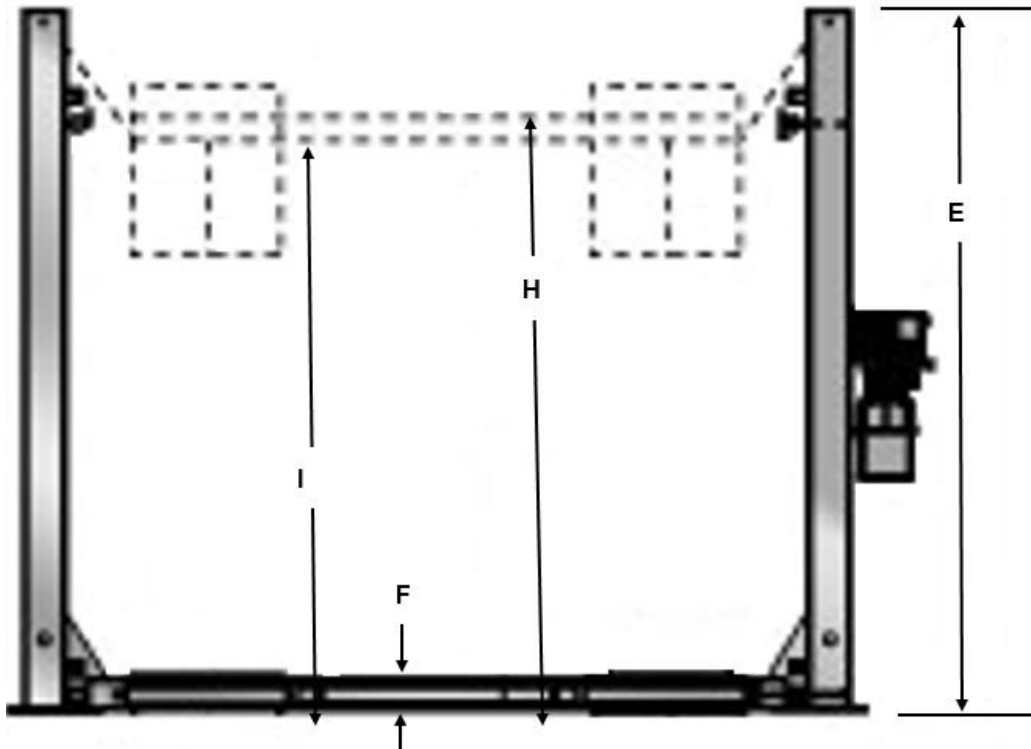

	MODEL	FP8K-DX
	Capacity	8,000lbs
	Lifting Speed	90 Seconds
	Locking Positions	10
A	Overall Length with Ramp	207 5/16"
B	Overall Length without Ramp	175 1/2"
C	Overall Width	103 1/2"
D	Overall Width incl Power Unit	115"
E	Overall Height	86"
F	Runway Height	4 1/4"
G	Runway Length	165 1/2"
H	Lifting Height	74 3/4"
I	Under Runway Height Max	70"
J	Runway Width	18 5/8"
K	Width Between Runways	37 1/4"
L	Width Between Columns	94 1/2"
M	Drive Thru Width	80"
	Approach Ramp Length	37"