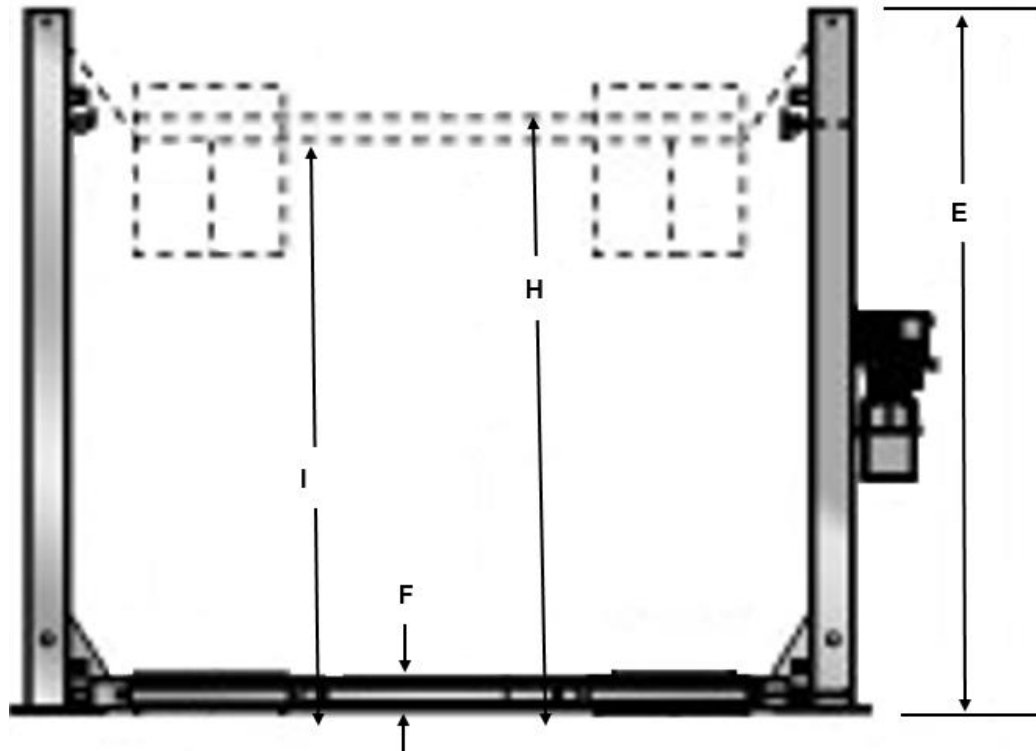

	MODEL	FP8K-DX-XLT
	Capacity	8,000lbs
	Lifting Speed	90 Seconds
	Locking Positions	12
A	Overall Length with Ramp	222 1/2"
B	Overall Length without Ramp	190 3/4"
C	Overall Width	109 3/8"
D	Overall Width incl Power Unit	120 7/8"
E	Overall Height	94"
F	Runway Height	4 1/4"
G	Runway Length	180 1/2"
H	Lifting Height	82 1/4"
I	Under Runway Height Max	78"
J	Runway Width	18 5/8"
K	Width Between Runways	42 1/4"
L	Width Between Columns	100 5/16"
M	Drive Thru Width	87 1/4"
	Approach Ramp Length	37"