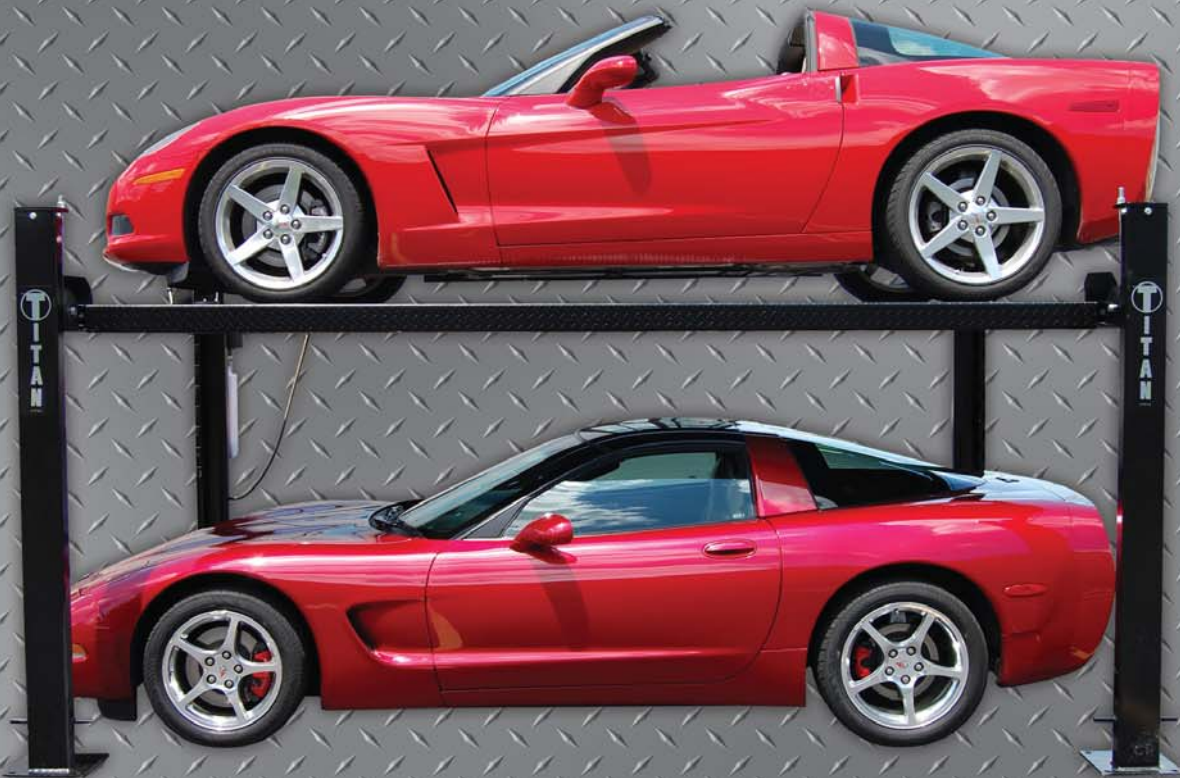

TITAN[®]

L I F T S

SDPL-7000 & SDPL-7000XLT

**NOTHING[™]
STRONGER**

Titan 7000 lb 4-Post Lift

Ideal for working on your vehicles or for creating extra space in your garage, the Titan 7,000 lb. capacity four-post lifts are perfect for any auto enthusiast. Equipped with a multiple position safety locking mechanism, 14,500 lb. rated aircraft cables, and enclosed carriage arms, this lift ensures you and your vehicles maximum safety at all times. If you need something a little bigger, then upgrade to the 7000-XLT model for an additional 13" max clearance and 19" of runway length.

Includes:

- 110 Volt Power Unit
- Caster Kit
- Jack Tray
- Steel Ramps

Specifications	SDPL-7000
Lifting Capacity	7,000 lbs.
Max Clearance Under Tracks	65"
Overall Length	171"
Overall Width	112"
Overall Height	84"
Drive Thru Clearance	87"
	SDPL-7000XLT
Maximum Clearance	78"
Overall Length	190"
Overall Height	92"